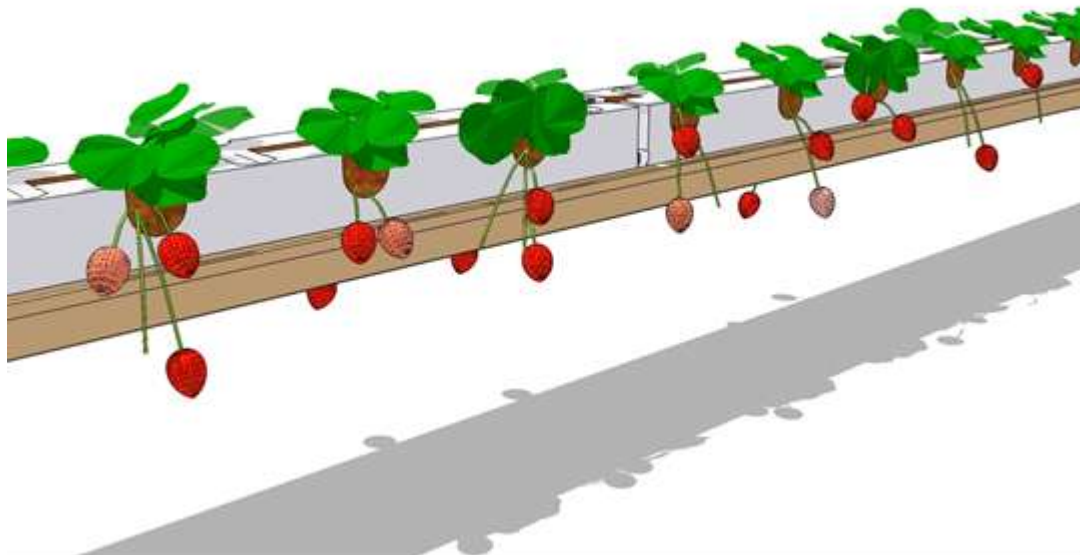

Mapal Strawberry Gutter System

Mapal Strawberry Gutter System

The Gutter Shape & Measurements

Instructions for Installing Mapal Hanging Gutter Systems

Profile Dimensions of PVC Gutter

Mapal Strawberry Gutter System Installation Method

Mapal Strawberry Gutter System Spacing Options Between Gutters

Spacing of PVC Gutters

Mapal Strawberry Gutter System The Growing Container

Mapal Strawberry Gutter System The Growing Container Assembly

Mapal Strawberry Gutter System The Container - 11 Planting Holes

Mapal Strawberry Gutter System Coco Peat Assembly

Mapal Strawberry Gutter System Greenhouse Assembly

Mapal Strawberry Gutter System Pre Planting

Mapal Strawberry Gutter System Growing Container with Coco Peat Slab

Mapal Strawberry Gutter System Harvesting Beneath Hanging Systems

Mapal Strawberry Gutter System Drainage Option

Mapal Strawberry Gutter System

The Drainage Collection Unit

Mapal Strawberry Gutter System On The Way To The Client