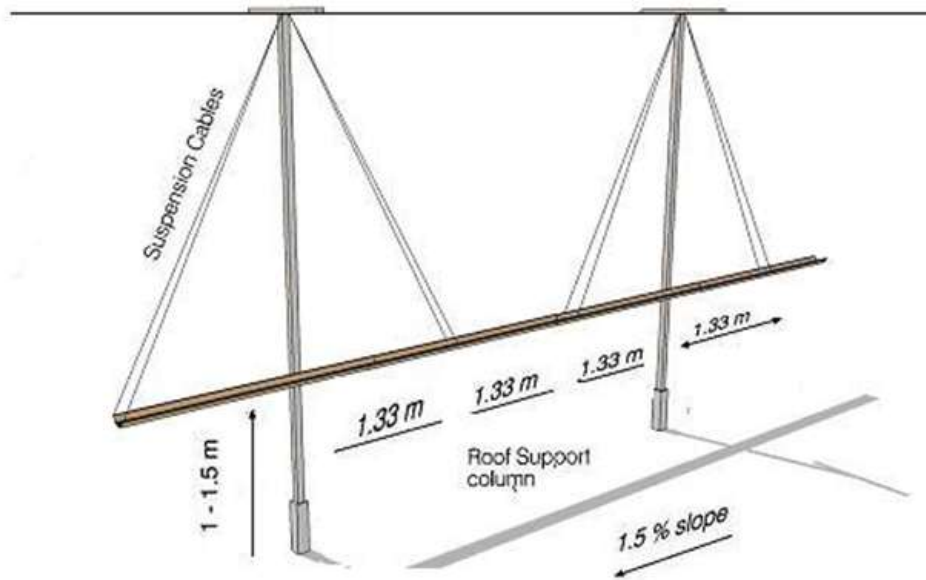

Mapal Strawberry Gutter System

Mapal Strawberry Gutter System

The Gutter Shape & Measurements

Instructions for Installing Mapal Hanging Gutter Systems

Profile Dimensions of PVC Gutter

Mapal Strawberry Gutter System Installation Method

Mapal Strawberry Gutter System Spacing Options Between Gutters

Spacing of PVC Gutters

Mapal Strawberry Gutter System The Growing Container

Mapal Strawberry Gutter System The Growing Container Assembly

Mapal Strawberry Gutter System The Container - 11 Planting Holes

Mapal Strawberry Gutter System Coco Peat Assembly

Mapal Strawberry Gutter System Greenhouse Assembly

Mapal Strawberry Gutter System Pre Planting

Mapal Strawberry Gutter System Growing Container with Coco Peat Slab

Mapal Strawberry Gutter System Bare Root Plants

Mapal Strawberry Gutter System Horizontal Planting

Mapal Strawberry Gutter System Young Plants in Growing Container

Mapal Strawberry Gutter System Drip Pipe Location