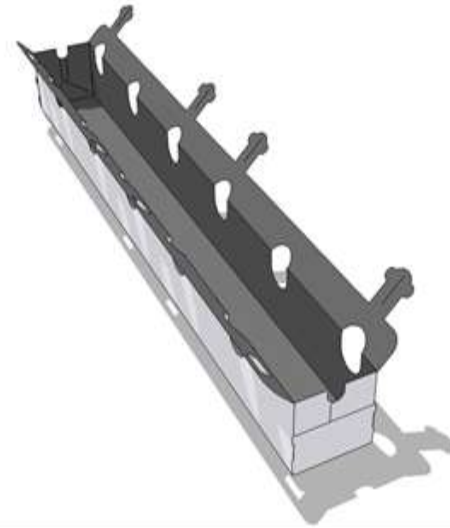

Mapal Strawberry Gutter System

Mapal Strawberry Gutter System

The Gutter Shape & Measurements

Instructions for Installing Mapal Hanging Gutter Systems

Profile Dimensions of PVC Gutter

Mapal Strawberry Gutter System Installation Method

Mapal Strawberry Gutter System Spacing Options Between Gutters

Spacing of PVC Gutters

Mapal Strawberry Gutter System The Growing Container

Mapal Strawberry Gutter System The Growing Container Assembly

Mapal Strawberry Gutter System The Container - 11 Planting Holes

Mapal Strawberry Gutter System Coco Peat Assembly

Mapal Strawberry Gutter System Greenhouse Assembly

Mapal Strawberry Gutter System Pre Planting

Mapal Strawberry Gutter System Growing Container with Coco Peat Slab