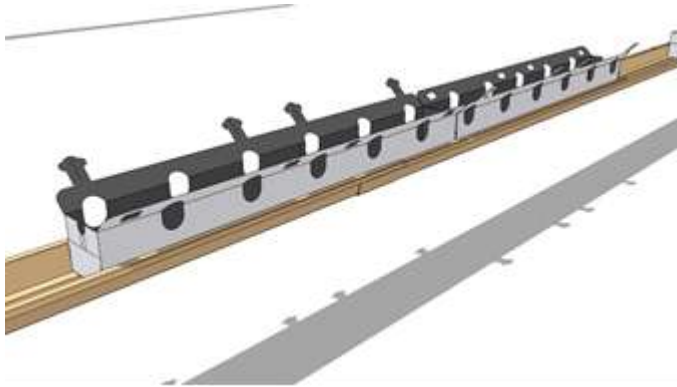

Mapal Strawberry Gutter System

Mapal Strawberry Gutter System

The Gutter Shape & Measurements

Instructions for Installing Mapal Hanging Gutter Systems

Profile Dimensions of PVC Gutter

Mapal Strawberry Gutter System Installation Method

Mapal Strawberry Gutter System Spacing Options Between Gutters

Spacing of PVC Gutters

Mapal Strawberry Gutter System The Growing Container

Mapal Strawberry Gutter System The Growing Container Assembly

Mapal Strawberry Gutter System The Container - 11 Planting Holes

Mapal Strawberry Gutter System Coco Peat Assembly

Mapal Strawberry Gutter System Greenhouse Assembly

Mapal Strawberry Gutter System Pre Planting

Mapal Strawberry Gutter System Growing Container with Coco Peat Slab

Mapal Strawberry Gutter System Bare Root Plants

Mapal Strawberry Gutter System Horizontal Planting

Mapal Strawberry Gutter System Young Plants in Growing Container

Mapal Strawberry Gutter System Drip Pipe Location