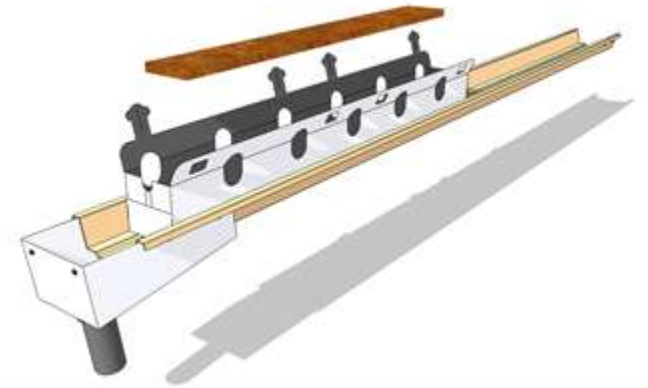

Mapal Strawberry Gutter System

Mapal Strawberry Gutter System

The Gutter Shape & Measurements

Instructions for Installing Mapal Hanging Gutter Systems

Profile Dimensions of PVC Gutter

Mapal Strawberry Gutter System Installation Method

Mapal Strawberry Gutter System Spacing Options Between Gutters

Spacing of PVC Gutters

Mapal Strawberry Gutter System The Growing Container

Mapal Strawberry Gutter System The Growing Container Assembly

Mapal Strawberry Gutter System The Container - 11 Planting Holes

Mapal Strawberry Gutter System Coco Peat Assembly

Mapal Strawberry Gutter System Greenhouse Assembly

Mapal Strawberry Gutter System Pre Planting

Mapal Strawberry Gutter System Growing Container with Coco Peat Slab

Mapal Strawberry Gutter System Bare Root Plants

Mapal Strawberry Gutter System Horizontal Planting

Mapal Strawberry Gutter System Young Plants in Growing Container

Mapal Strawberry Gutter System Drip Pipe Location