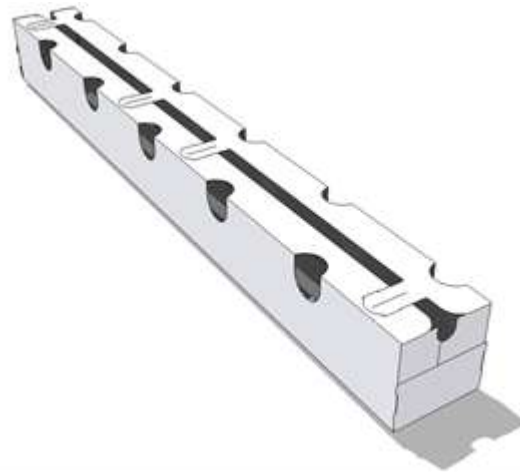

Mapal Strawberry Gutter System

Mapal Strawberry Gutter System

The Gutter Shape & Measurements

Instructions for Installing Mapal Hanging Gutter Systems

Profile Dimensions of PVC Gutter

Mapal Strawberry Gutter System Installation Method

Mapal Strawberry Gutter System Spacing Options Between Gutters

Spacing of PVC Gutters

Mapal Strawberry Gutter System The Growing Container

Mapal Strawberry Gutter System The Growing Container Assembly

Mapal Strawberry Gutter System The Container - 11 Planting Holes

Mapal Strawberry Gutter System Coco Peat Assembly

Mapal Strawberry Gutter System Greenhouse Assembly

Mapal Strawberry Gutter System Pre Planting

Mapal Strawberry Gutter System Growing Container with Coco Peat Slab