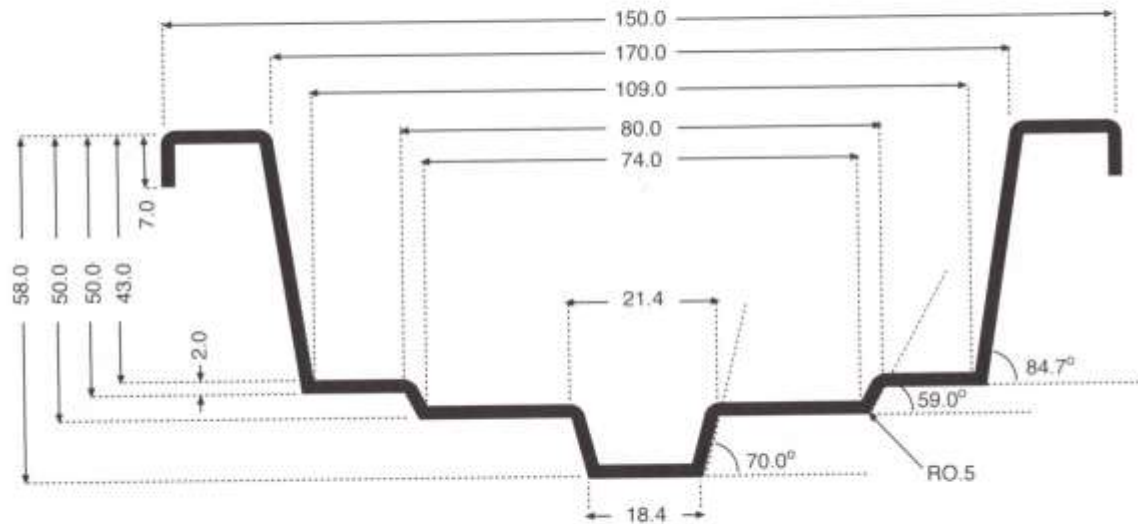

Mapal Strawberry Gutter System

Mapal Strawberry Gutter System

The Gutter Shape & Measurements

Instructions for Installing Mapal Hanging Gutter Systems

Profile Dimensions of PVC Gutter

Mapal Strawberry Gutter System Installation Method

Mapal Strawberry Gutter System Spacing Options Between Gutters

Spacing of PVC Gutters

Mapal Strawberry Gutter System The Growing Container

Mapal Strawberry Gutter System The Growing Container Assembly

Mapal Strawberry Gutter System The Container - 11 Planting Holes