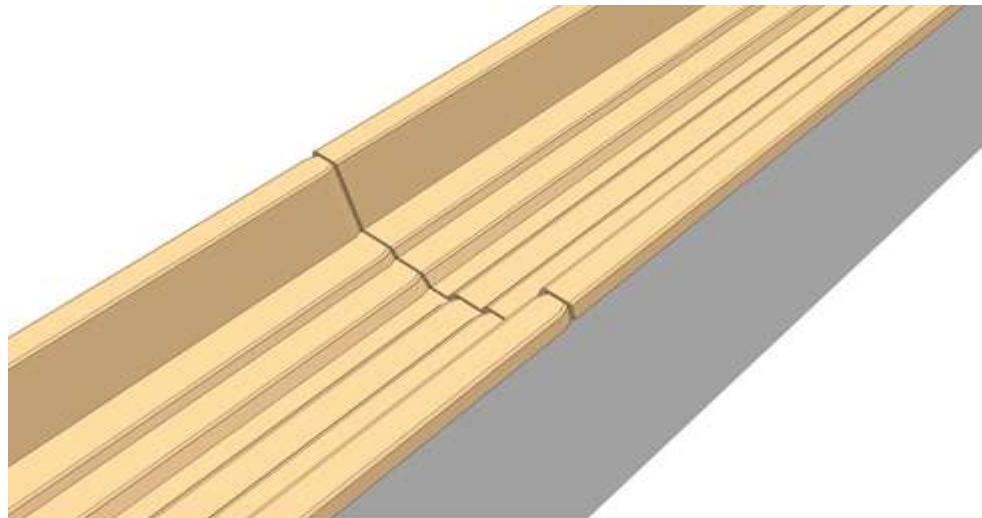

Mapal Strawberry Gutter System

Mapal Strawberry Gutter System

The Gutter Shape & Measurements

Instructions for Installing Mapal Hanging Gutter Systems

Profile Dimensions of PVC Gutter

Mapal Strawberry Gutter System Installation Method

Mapal Strawberry Gutter System Spacing Options Between Gutters

Spacing of PVC Gutters

Mapal Strawberry Gutter System The Growing Container

Mapal Strawberry Gutter System The Growing Container Assembly

Mapal Strawberry Gutter System The Container - 11 Planting Holes