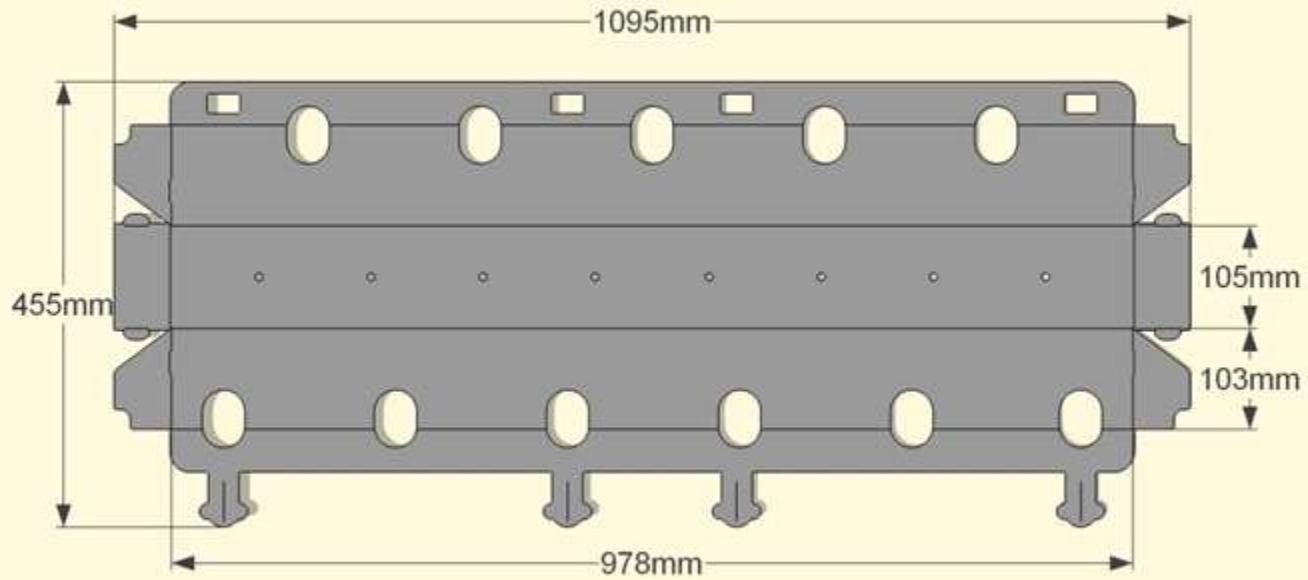

Mapal Strawberry Gutter System

Mapal Strawberry Gutter System

The Gutter Shape & Measurements

Instructions for Installing Mapal Hanging Gutter Systems

Profile Dimensions of PVC Gutter

Mapal Strawberry Gutter System Installation Method

Mapal Strawberry Gutter System Spacing Options Between Gutters

Spacing of PVC Gutters

Mapal Strawberry Gutter System The Growing Container

Mapal Strawberry Gutter System The Growing Container Assembly

Mapal Strawberry Gutter System The Container - 11 Planting Holes