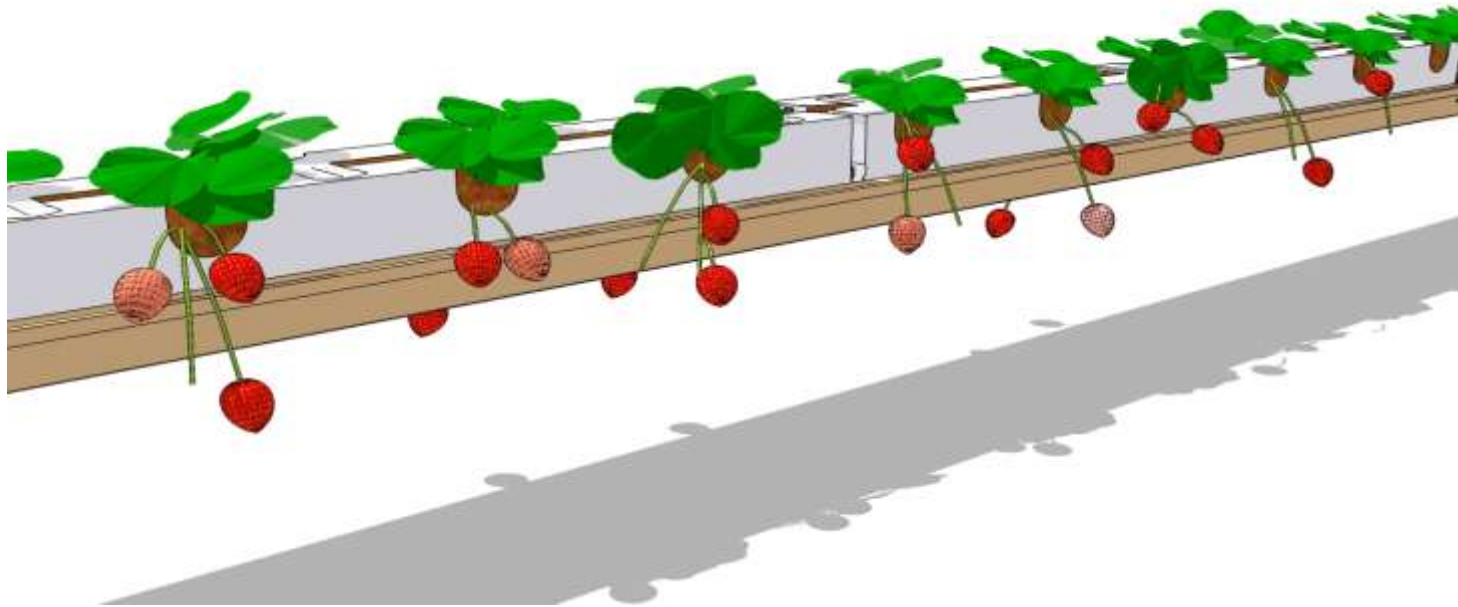

Mapal Strawberry Gutter System

Mapal Strawberry Gutter System

The Gutter Shape & Measurements

Instructions for Installing Mapal Hanging Gutter Systems

Profile Dimensions of PVC Gutter

Mapal Strawberry Gutter System Installation Method

Mapal Strawberry Gutter System Spacing Options Between Gutters

Spacing of PVC Gutters

Mapal Strawberry Gutter System The Growing Container

Mapal Strawberry Gutter System The Growing Container Assembly

Mapal Strawberry Gutter System The Container - 11 Planting Holes

Mapal Strawberry Gutter System Coco Peat Assembly

Mapal Strawberry Gutter System Greenhouse Assembly

Mapal Strawberry Gutter System Pre Planting

Mapal Strawberry Gutter System Growing Container with Coco Peat Slab

Mapal Strawberry Gutter System Harvesting Beneath Hanging Systems

Mapal Strawberry Gutter System Drainage Option

Mapal Strawberry Gutter System

The Drainage Collection Unit

Mapal Strawberry Gutter System On The Way To The Client