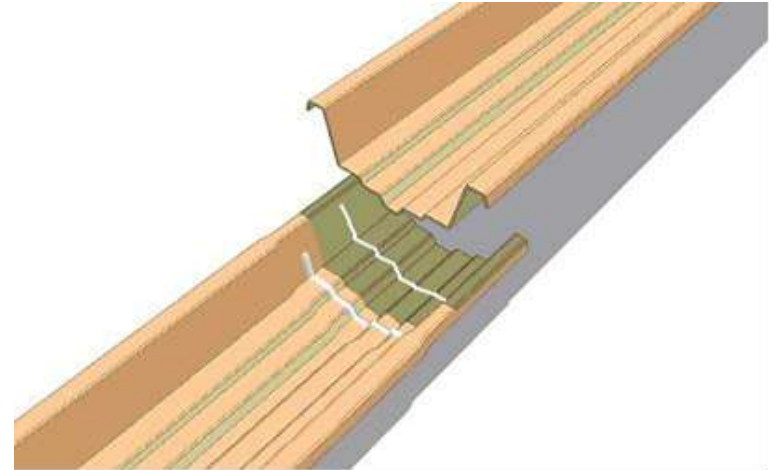

Mapal Strawberry Gutter System

Mapal Strawberry Gutter System

The Gutter Shape & Measurements

Instructions for Installing Mapal Hanging Gutter Systems

Profile Dimensions of PVC Gutter

Mapal Strawberry Gutter System Installation Method

Mapal Strawberry Gutter System Spacing Options Between Gutters

Spacing of PVC Gutters

Mapal Strawberry Gutter System The Growing Container

Mapal Strawberry Gutter System The Growing Container Assembly

Mapal Strawberry Gutter System The Container - 11 Planting Holes