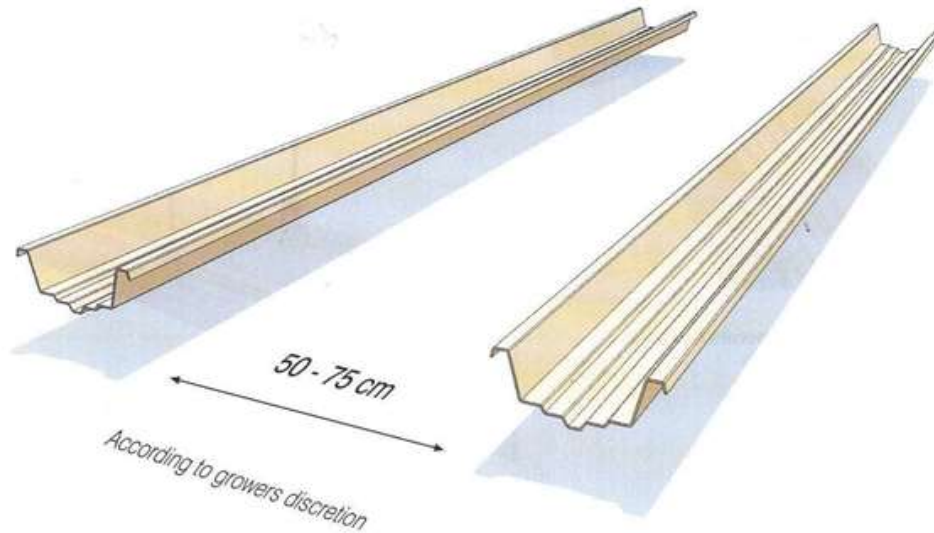

Mapal Strawberry Gutter System

Mapal Strawberry Gutter System

The Gutter Shape & Measurements

Instructions for Installing Mapal Hanging Gutter Systems

Profile Dimensions of PVC Gutter

Mapal Strawberry Gutter System Installation Method

Mapal Strawberry Gutter System Spacing Options Between Gutters

Spacing of PVC Gutters

Mapal Strawberry Gutter System The Growing Container

Mapal Strawberry Gutter System The Growing Container Assembly

Mapal Strawberry Gutter System The Container - 11 Planting Holes